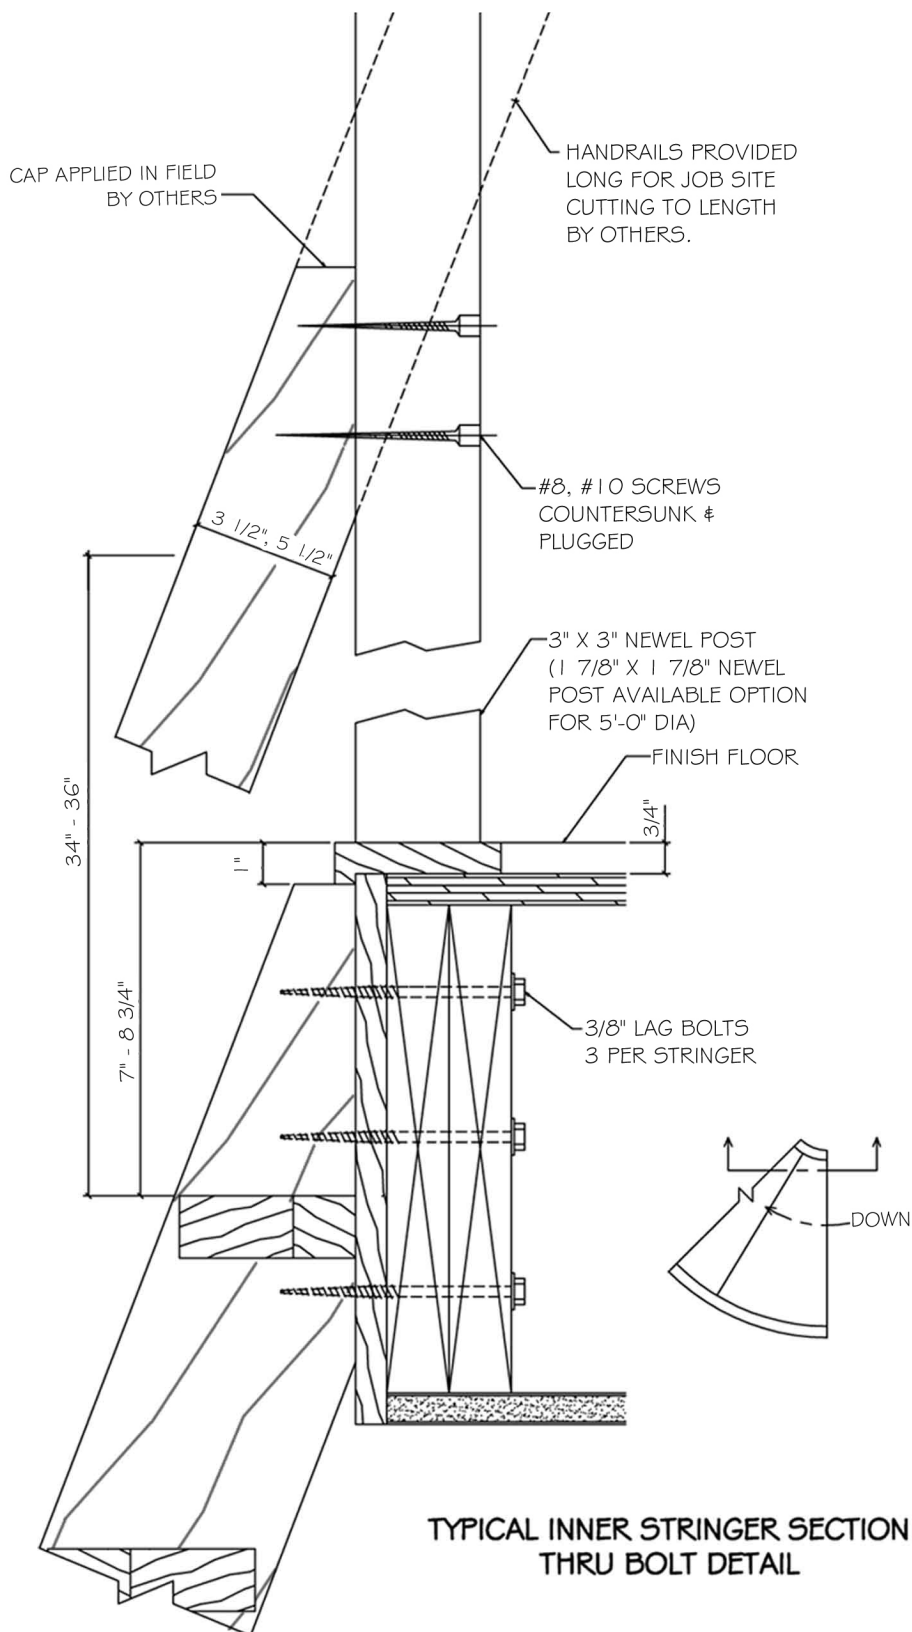

The following installation details should be appropriate for all York Spiral Stairs. However, because building materials may vary or your particular project may have unique requirements, it is not possible to provide exact details for every stair installation. Please don't hesitate to call us if we can provide you additional assistance with your installation. TOLL FREE 1-800-996-5558

Stair Installation Details Thru Bolt, Inner Stringer

NOTE: All dimensions given for floor openings are finished dimensions. Drawing not to scale.