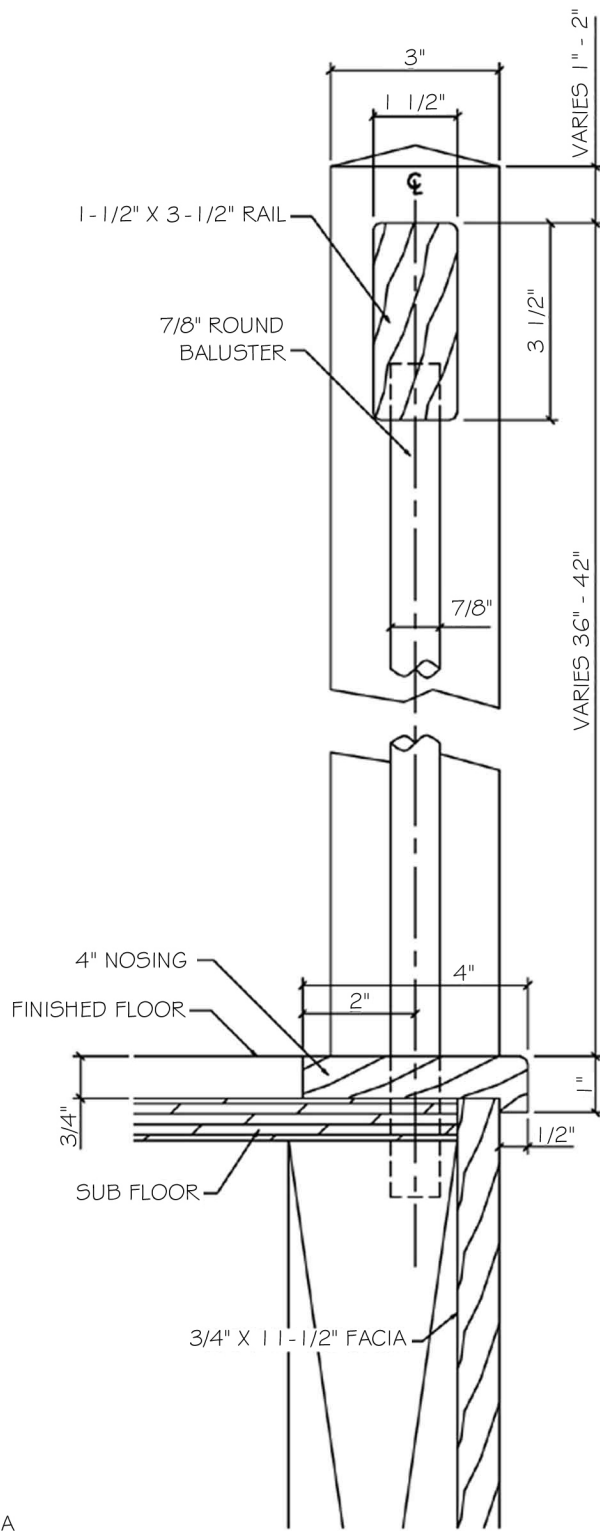

The following installation details should be appropriate for all York Spiral Stairs. However, because building materials may vary or your particular project may have unique requirements, it is not possible to provide exact details for every stair installation. Please don't hesitate to call us if we can provide you additional assistance with your installation. TOLL FREE 1-800-996-5558

## Stair Installation Details Balcony Accessories

**SQUARE BALUSTERS**

**ROUND BALUSTERS**

NOTE: All dimensions given for floor openings are finished dimensions. Drawing not to scale.