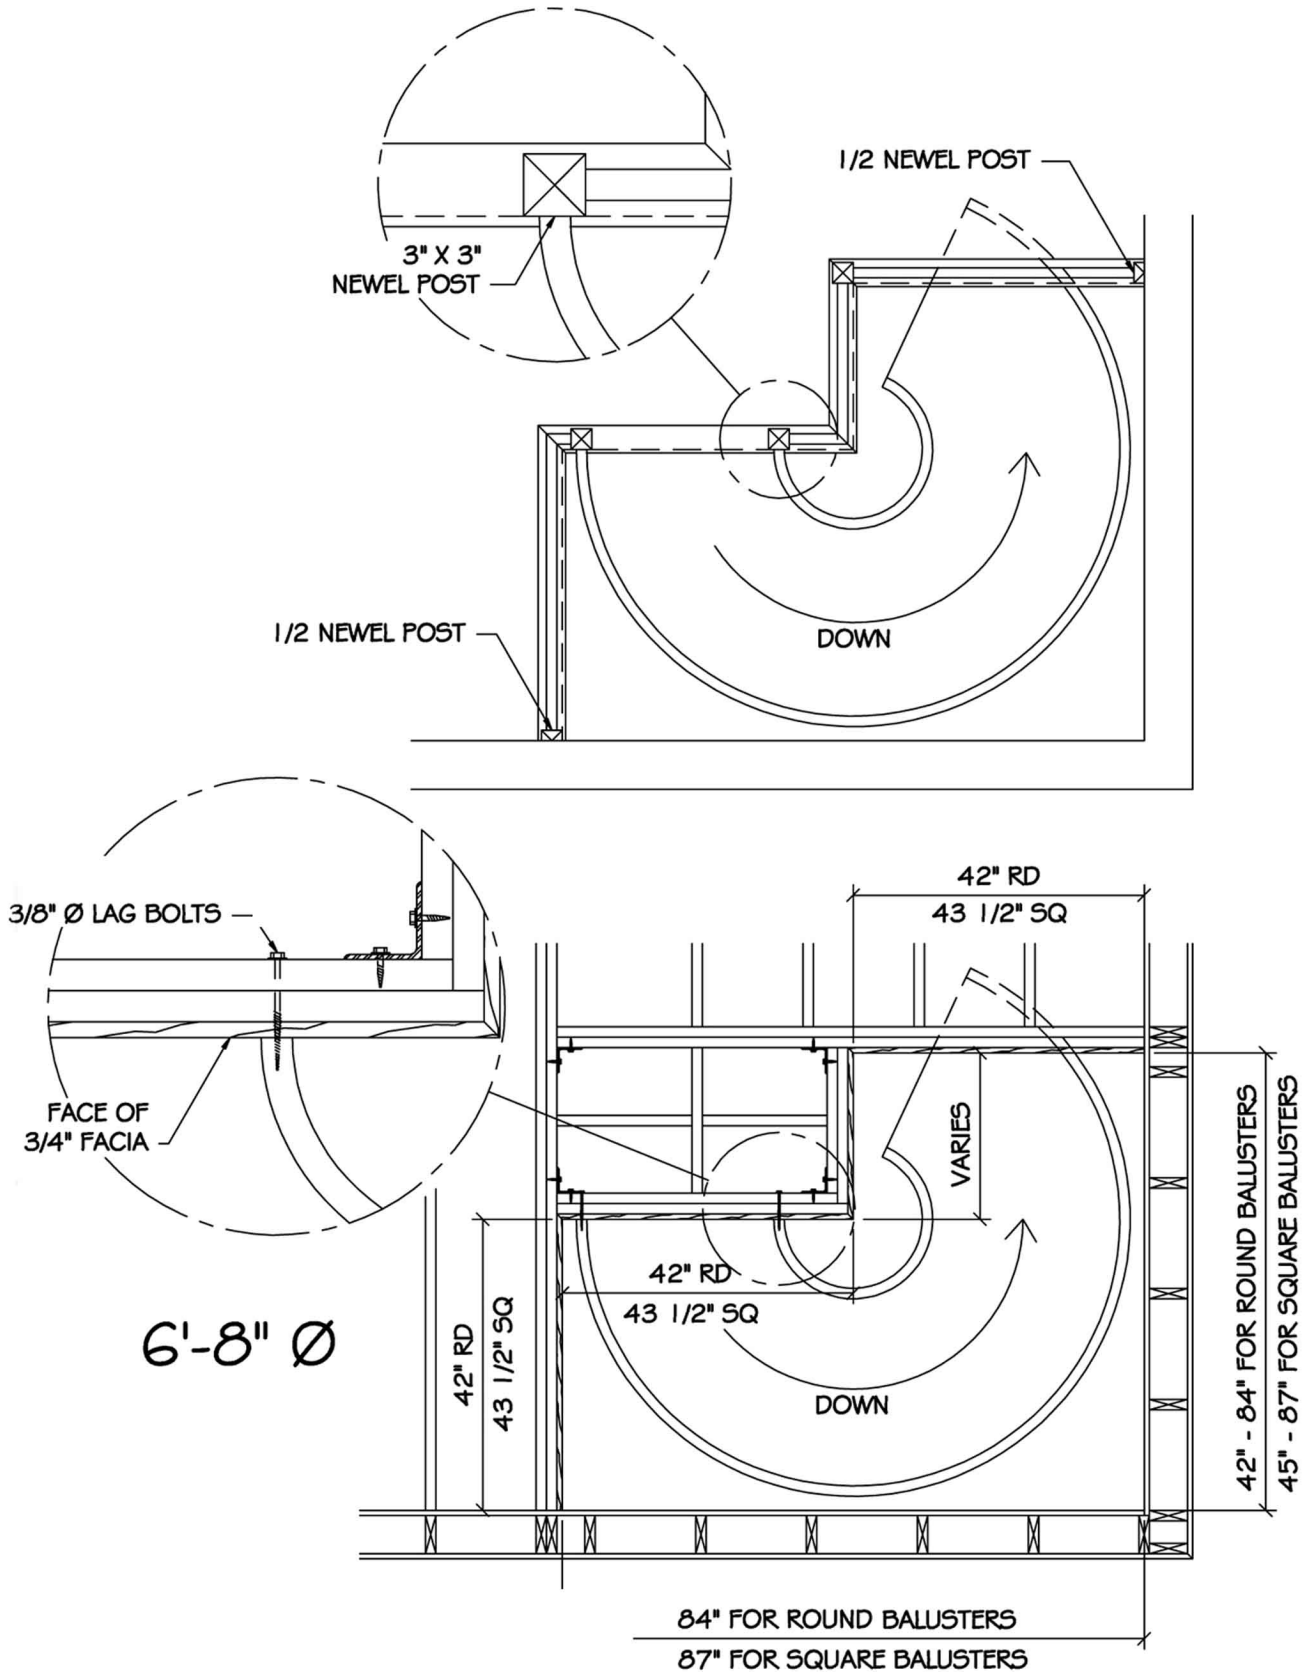

The following York Spiral Stair framing detail should be appropriate for most stair installation. However, because building materials may vary or your particular project may have unique requirements, it is not possible to provide exact framing details for every stair installation. Please don't hesitate to call us if we can provide you additional assistance with your installation. TOLL FREE 1-800-996-5558

Stair Framing Details YORK 6-8 Left Down

NOTE: All dimensions given for floor openings are finished dimensions. Drawing not to scale.